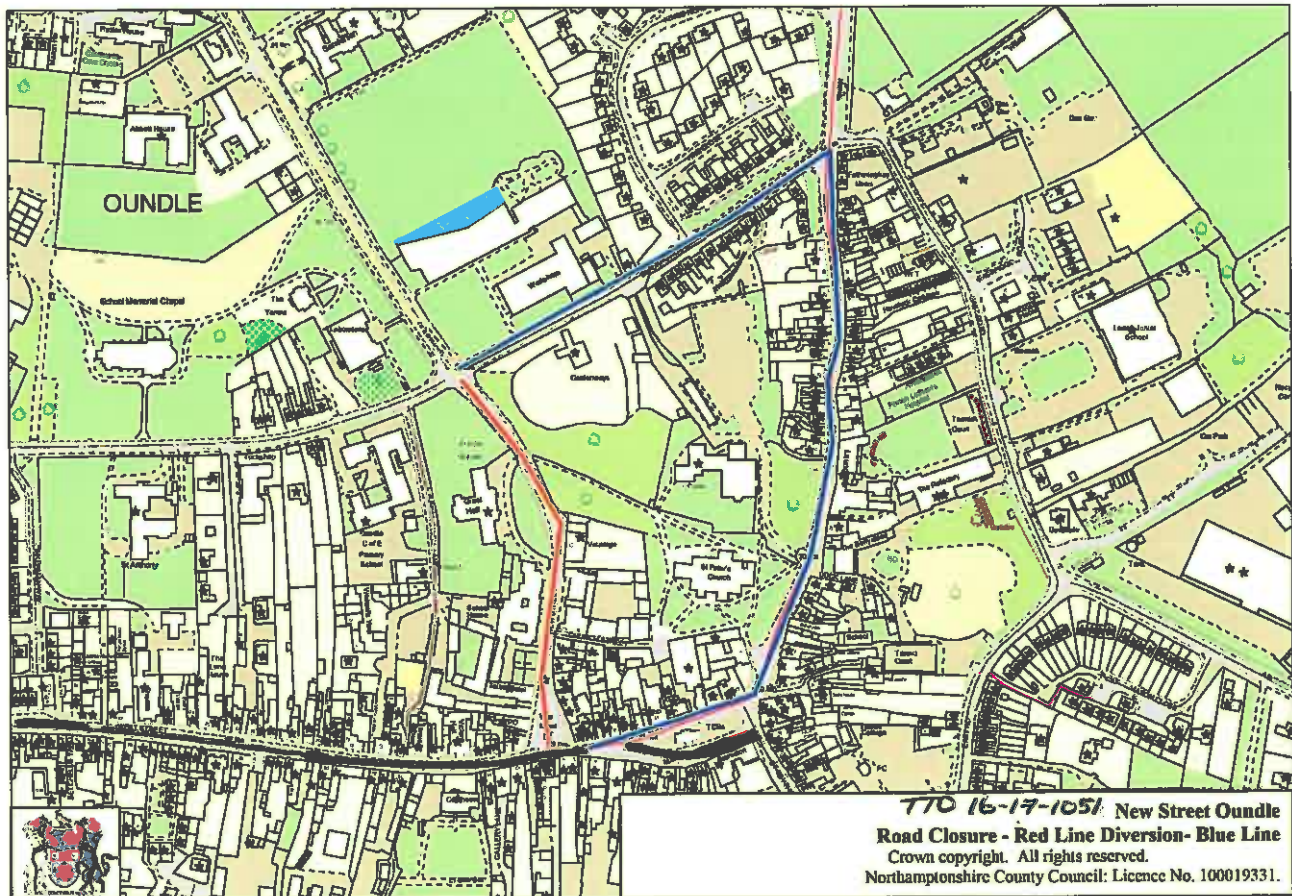

## **Road Closure - Saturday 22<sup>nd</sup> April - 7am - 7pm - Road Closed**

Oundle **New Street** will be closed on this day to enable the holding of a French Market. **Please remove all your cars.** Please review the road closure map below.

Yours faithfully

Emma Baker  
Town Clerk

**T10 16-17-1051 New Street Oundle**  
**Road Closure - Red Line Diversion- Blue Line**  
Crown copyright. All rights reserved.  
Northamptonshire County Council: Licence No. 100019331.