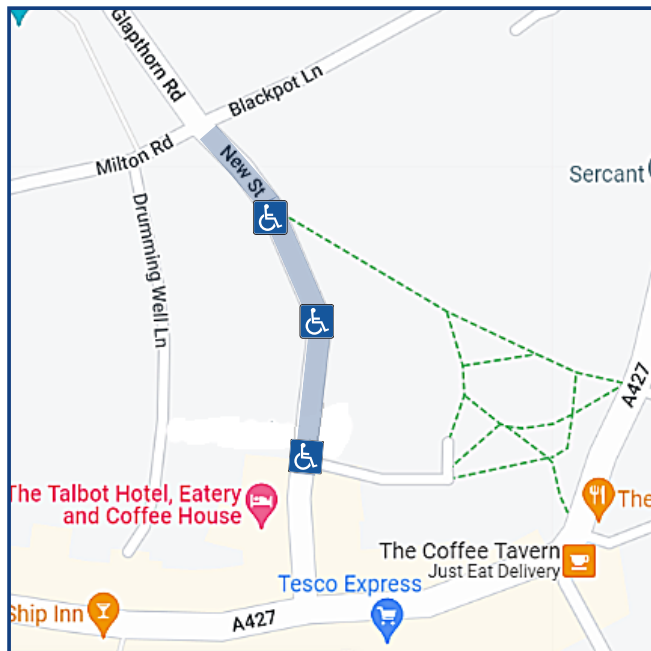

Disabled Parking Oundle Christmas Market

3 December 2022

Please show your disabled parking badge to the event marshals.

New Street
PE8 4GH

West Street
PE8 4EF

Oundle
Football Club
PE8 4BZ