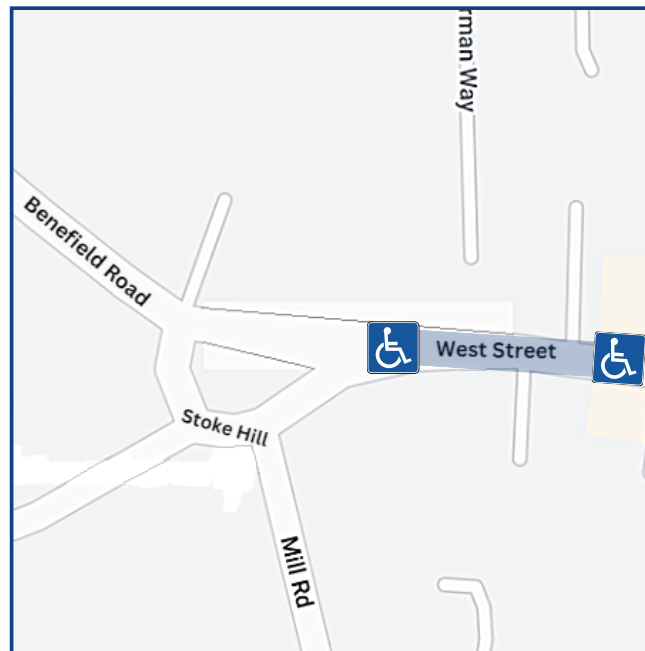

Disabled Parking Oundle Christmas Market

3 December 2022

Please show your disabled parking badge to the event marshals.

New Street
PE8 4GH

West Street
PE8 4EF

Oundle
Football Club
PE8 4BZ