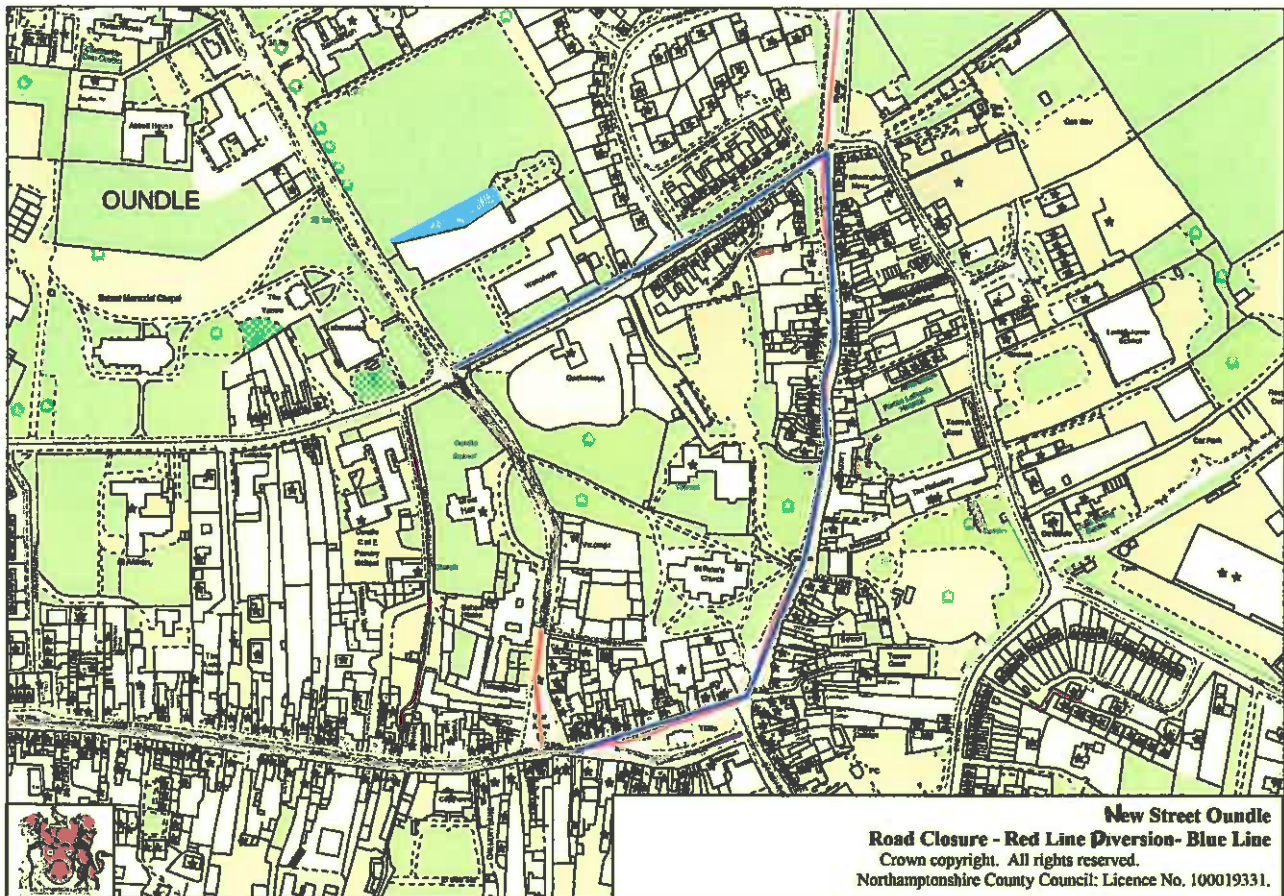

The Town Council have applied to close New ~~Road~~^{Street} from Monday 3rd April 2017 until Thursday 13th April 2017 to allow the war memorial to be cleaned during the school Easter Holidays to give as little disruption to traffic as possible whilst the works are carried out.

The road will be closed on the junction to West Street and on the junction to Church Street to allow access to the church and parking in front of the Great Hall.

If you have any queries, please contact this office between 9am – 2pm Monday to Friday.