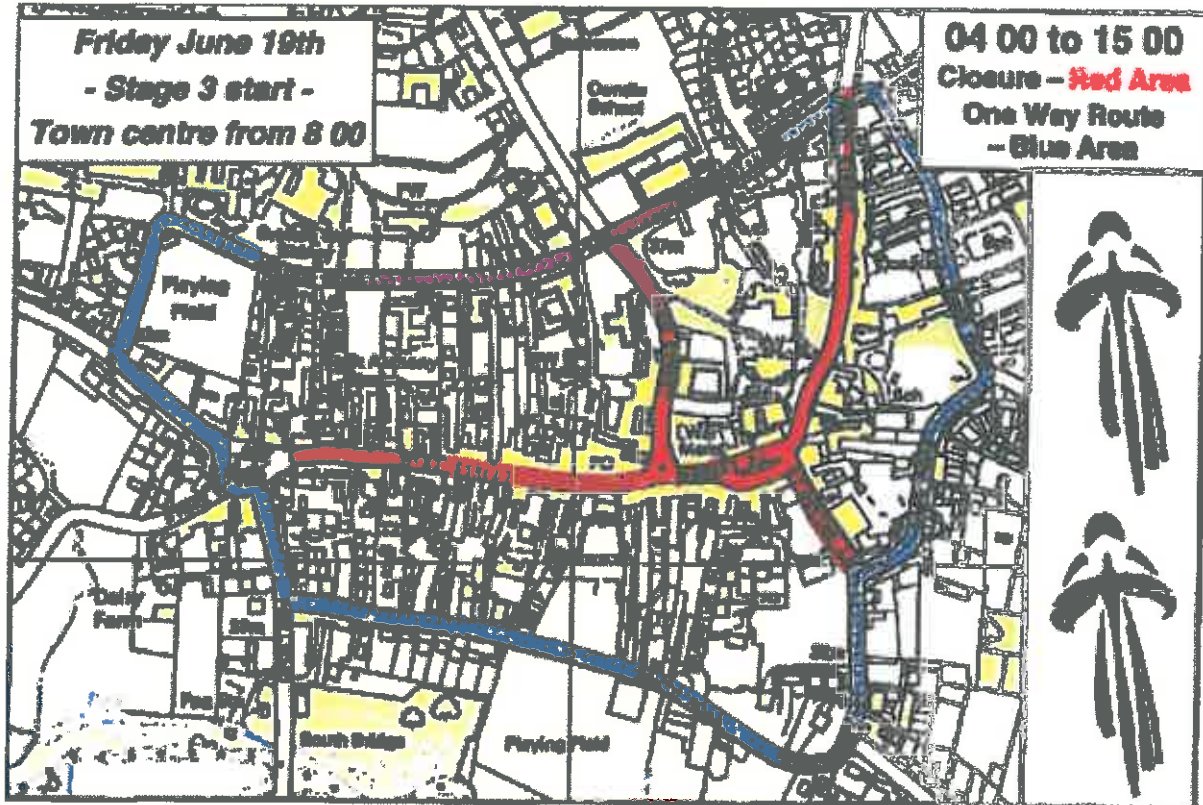

Road Closures

For safety purposes and to enable the event to be staged there will be a number of Road Closures. NB. All public car parks will remain open.

THURSDAY 18th JUNE

FRIDAY 19th JUNE

Volunteering & Helping