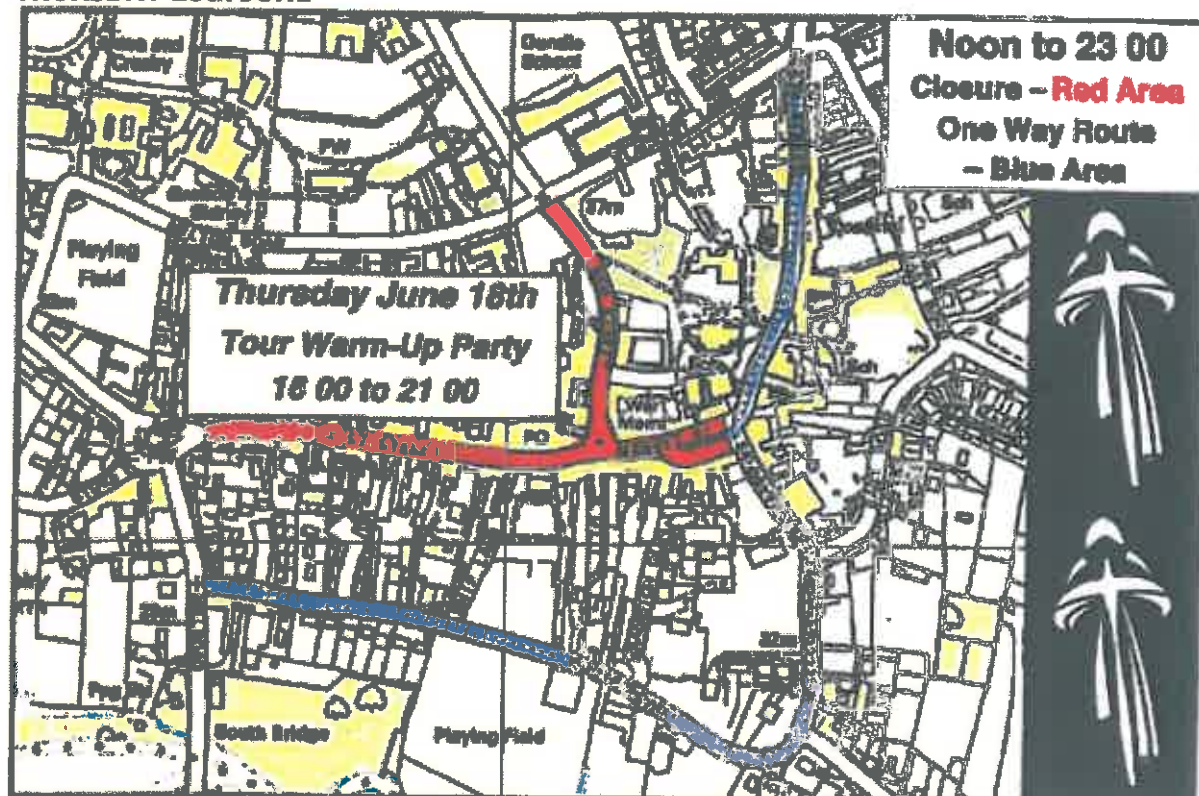

Information for Local Residents

Background for Residents

Oundle Town Council's vision for Oundle is 'that it remains a beautiful thriving market town renowned for being a fantastic place to live, work and a joy to visit'. Oundle needs to encourage economic, commercial & recreational opportunities and the Women's Tour is excellent platform to do this and promote ourselves.

In 2014 we saw an event take place that many will remember forever. The atmosphere was electric in the town on race day – let's do it again! With the support and assistance from our residents we can put our Town on the map and attract visitors to keep Oundle a vibrant and prosperous place for the benefit of all. Please get behind the event and make it happen again for Oundle.

Road Closures

For safety purposes and to enable the event to be staged there will be a number of Road Closures. NB. All public car parks will remain open.

THURSDAY 18th JUNE